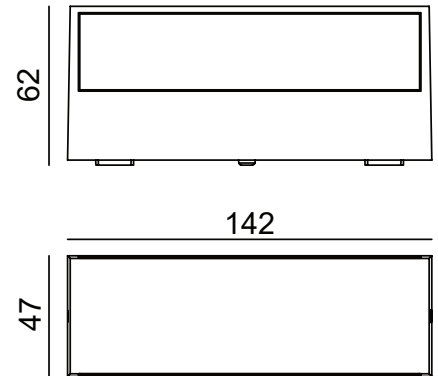

WALL LAMP OUTDOOR LIGHT

TECHNICAL SHEET

KL-W168

KEYLIGHT

SPAIN

PRODUCTOS DE ILUMINACION

FEATURES

- 220-240V
- CE ROHS Certified
- Aluminum die-casting body
- Glass Diffuser
- 3-years warranty

SPECIFICATIONS

Product Code	KL-W168
Power	7W
Input	220-240V
Luminous flux	510 lm
Color Temperature	2700k-6500k
Beam Angle	120°
Power factor	≥0.72
CRI	80
Finishing Colors	White/Silver Grey/Dark Grey/Black
LED Type	SMD
IP Rating	IP65 Class 1
Size	62mm*142mm*47mm
Warranty	3 years