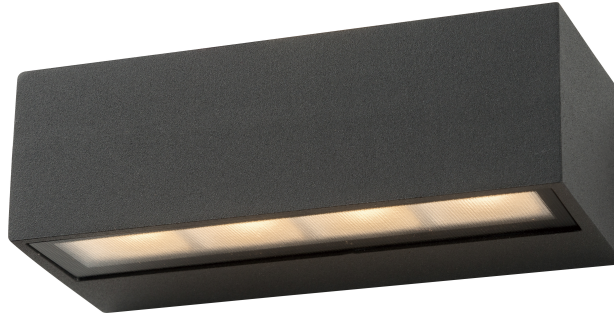

WALL LAMP OUTDOOR LIGHT

TECHNICAL SHEET

KL-W168

KEYLIGHT

SPAIN

PRODUCTOS DE ILUMINACION

FEATURES

- 220-240V
- CE ROHS Certified
- Aluminum die-casting body
- Glass Diffuser
- 3-years warranty

SPECIFICATIONS

Product Code	KL-W168
Power	7W
Input	220-240V
Luminous flux	510 lm
Color Temperature	2700k-6500k
Beam Angle	120°
Power factor	≥0.72
CRI	80
Finishing Colors	White/Silver Grey/Dark Grey/Black
LED Type	SMD
IP Rating	IP65 Class 1
Size	62mm*142mm*47mm
Warranty	3 years